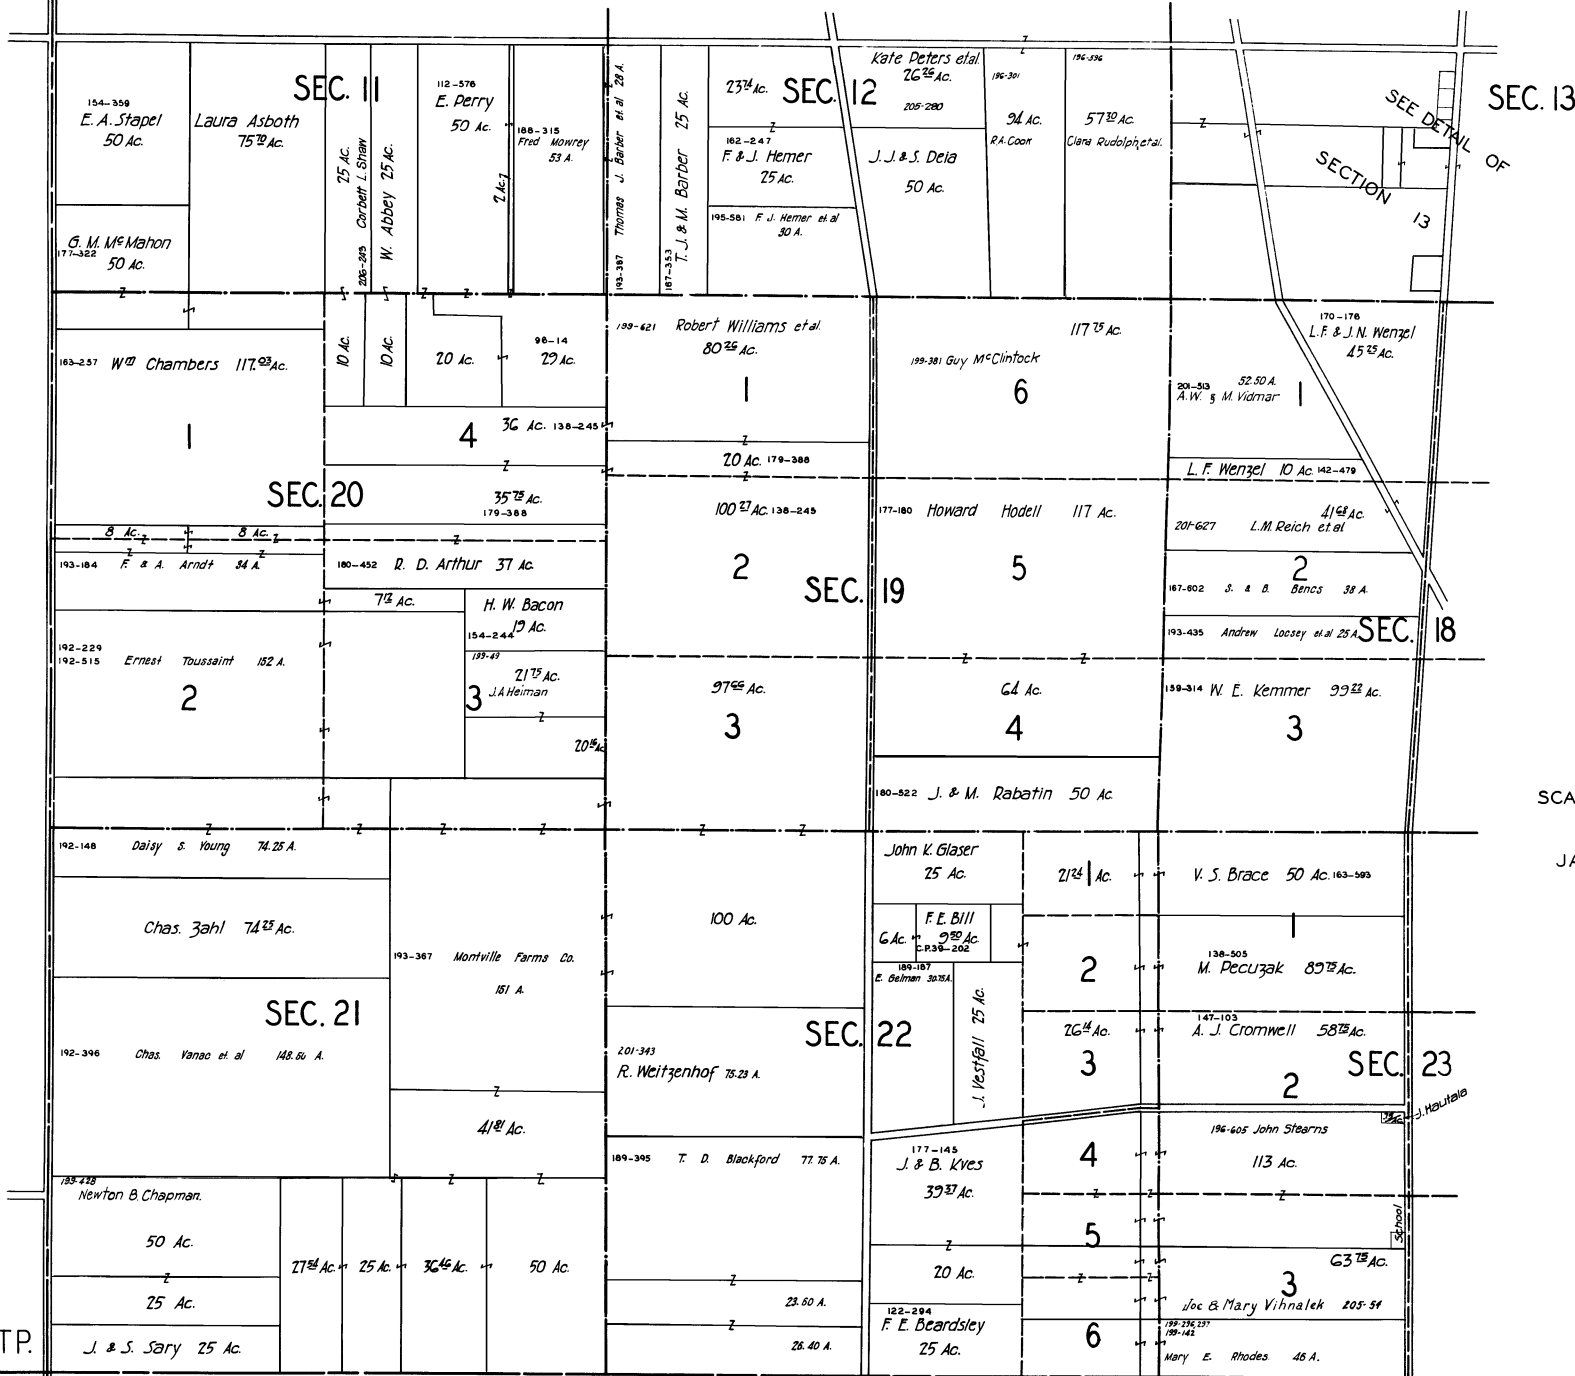

MONTVILLE TWP - S.E. NOT TO SCALE 1941

SOUTH-EAST
QUARTER

MONTVILLE TP.

SOUTH-EAST
QUARTER

A S H T A B U L A C O U N T Y

SCALE 1in.=10Ch.

JAN. 1, 1941

HUNTSBURG

TOWNSHIP

MONTVILLE TWP - S.W. NOT TO SCALE 1941

SOUTH-WEST
QUARTER

MONTVILLE TWP.

SOUTH-WEST
QUARTER

SCALE 1IN.=10CH.

JAN. 1, 1941

HAMB DEN TP.