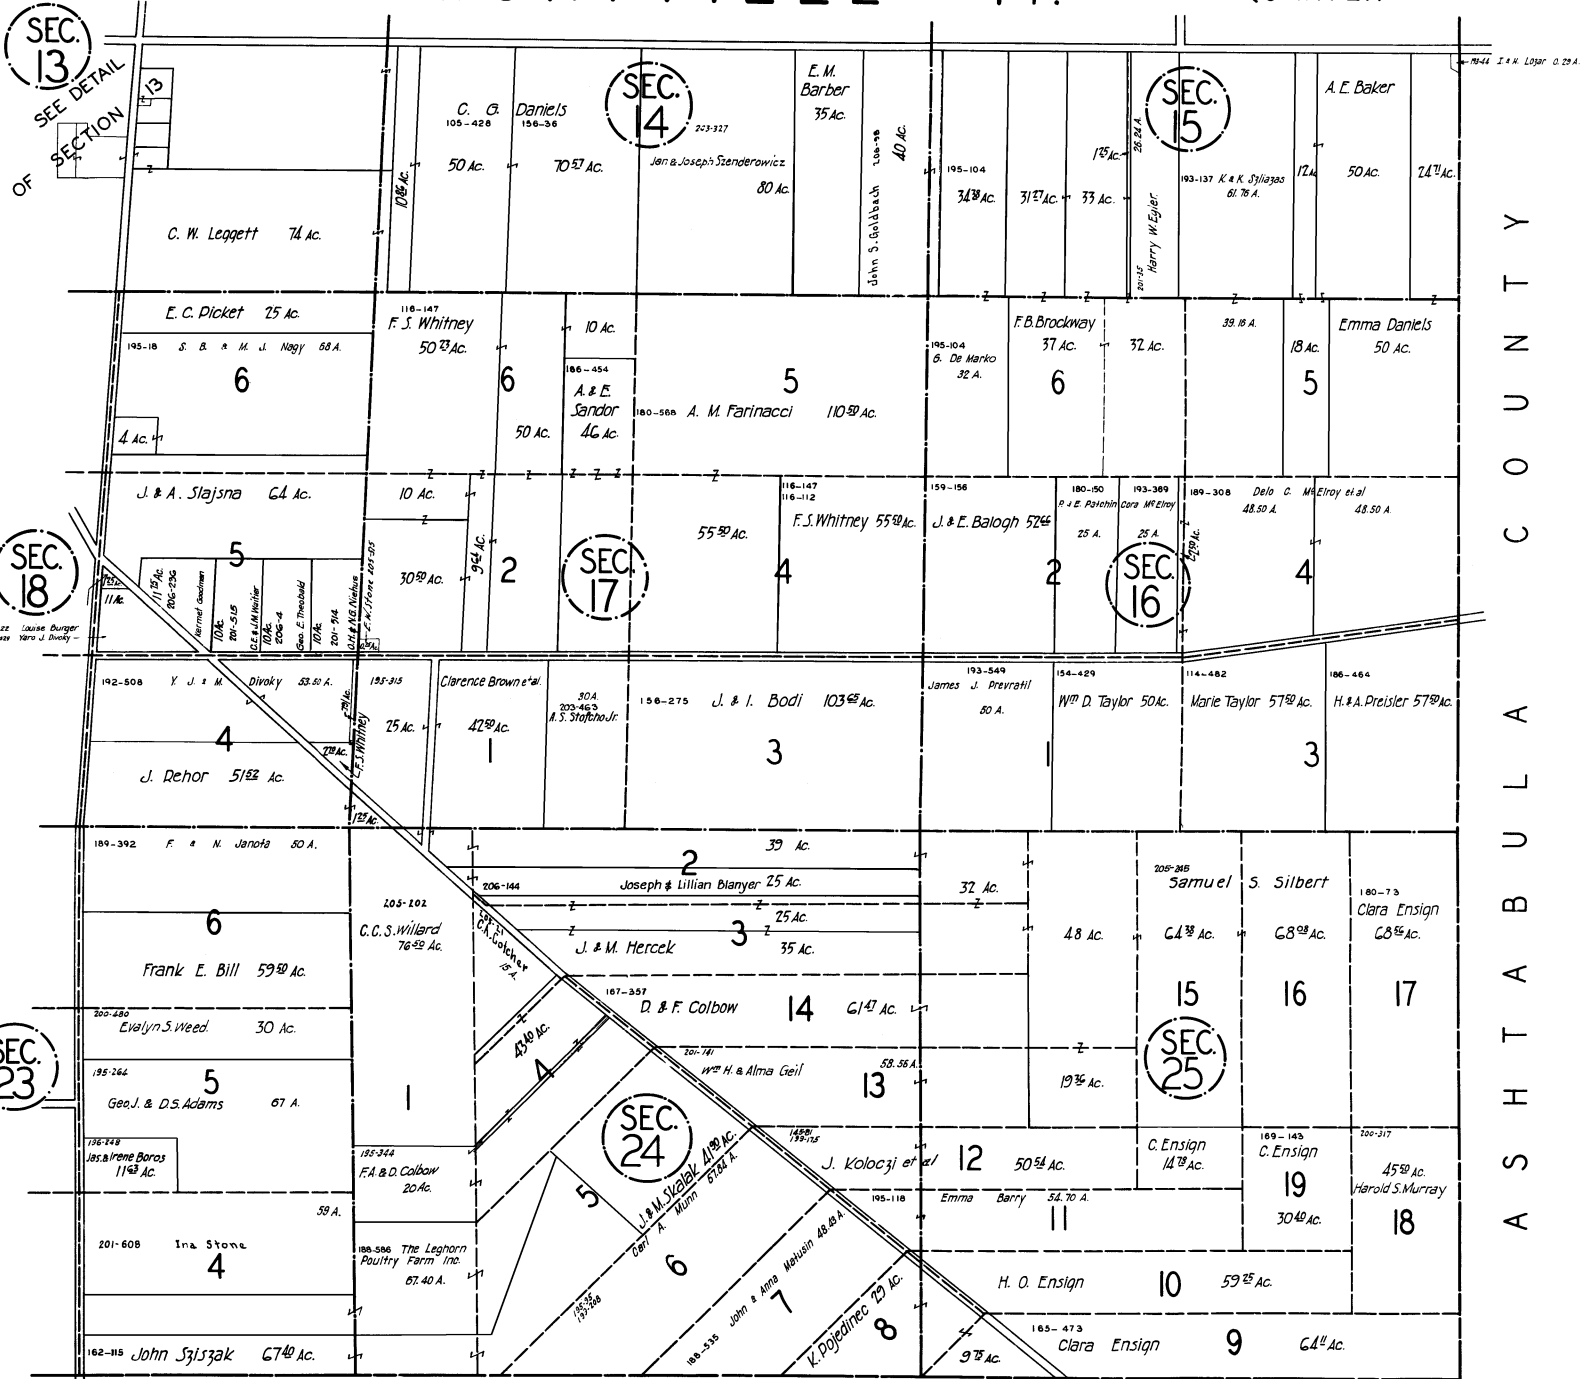

MONTVILLE TWP - S.E. NOT TO SCALE 1941

SOUTH-EAST
QUARTER

MONTVILLE TP.

SOUTH-EAST
QUARTER

A S H T A B U L A C O U N T Y

SCALE 1in.=10Ch.

JAN. 1, 1941

HUNTSBURG

TOWNSHIP

MONTVILLE TWP - S.W. NOT TO SCALE 1941

SOUTH-WEST
QUARTER

MONTVILLE TWP.

SOUTH-WEST
QUARTER

SCALE 1IN.=10CH.

JAN. 1, 1941

HAMB DEN TP.